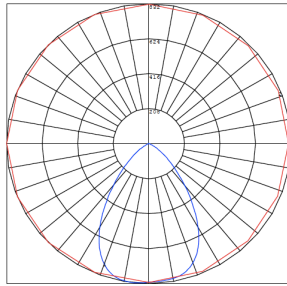

Photometrics: CRLC4-15W-MCT-S-D

BUG Rating: B1-U1-G0

15W 5000K, Area 25" x 25" Mounting Height: 9'