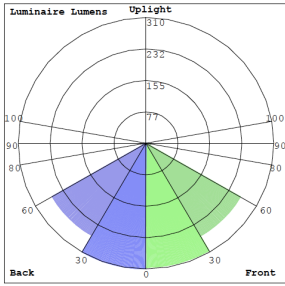

## Photometrics: CRLC4-15W-MCT-S-D

BUG Rating: B1-U1-G0

15W 5000K, Area 25" x 25" Mounting Height: 9'