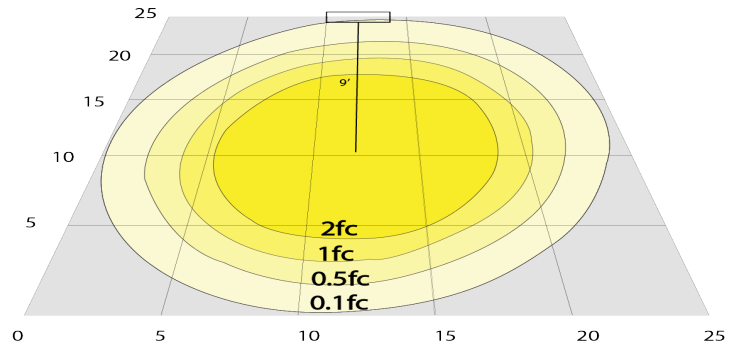

## Photometrics: CRLC4-15W-MCT-S-D

BUG Rating: B1-U1-G0

15W 5000K, Area 25" x 25" Mounting Height: 9'